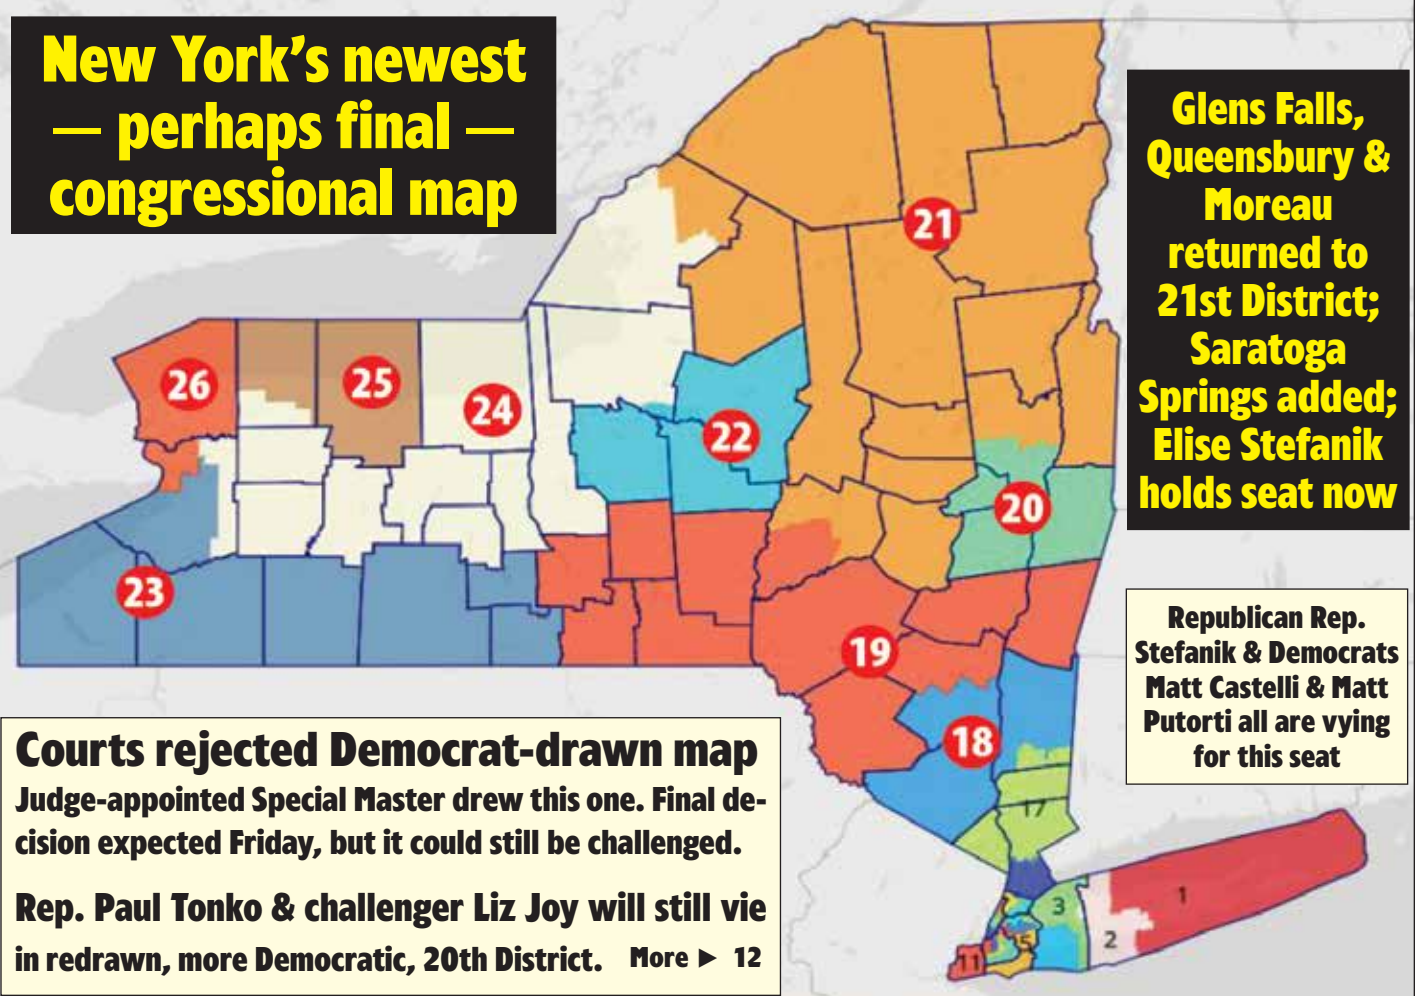

Prime Time Seniors ▶ 8-9

Matt Rozell: WW2, Part 2 ▶ 11

The Chronicle

Northern New York's Leading Newspaper • Down to earth and growing • Vol. 42, No. 1,946 • May 19-25, 2022

Free
© Copyright 2022 The Chronicle
Print circulation
20,000
+ **7,500 digital**
Subscribe to free digital!

Point camera here
glensfallschronicle.com
518-792-1126

At 81, she earned SUNY Adk. degree

By Cathy DeDe
Chronicle Staff Writer

Deanne Rehm insists there's nothing extraordinary about her graduating from SUNY Adirondack last weekend — at age 81. Her degree is an Associates in Science, Individual Studies.

Ms. Rehm said the people she's met at the college are far
Please turn to page 8

New York's newest — perhaps final — congressional map

Glens Falls, Queensbury & Moreau returned to 21st District; Saratoga Springs added; Elise Stefanik holds seat now